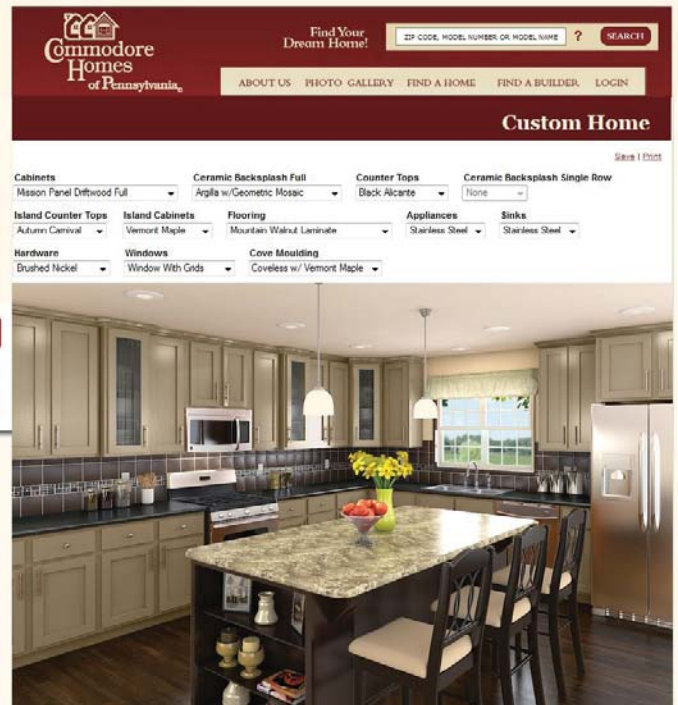

Trinity Dune

Corona Buff

Bliss Antique

Corsica Travertine

Grass Cloth Sand

Capricorn Nutmeg

Orient Reed

Our inHouse Experience lets you customized the decor selections for a Kitchen and also for an Exterior. All color choices are available to help you decide on your design style and create your dream home! Visit our website today to give it a try! Share your creations with the social world, or print out!