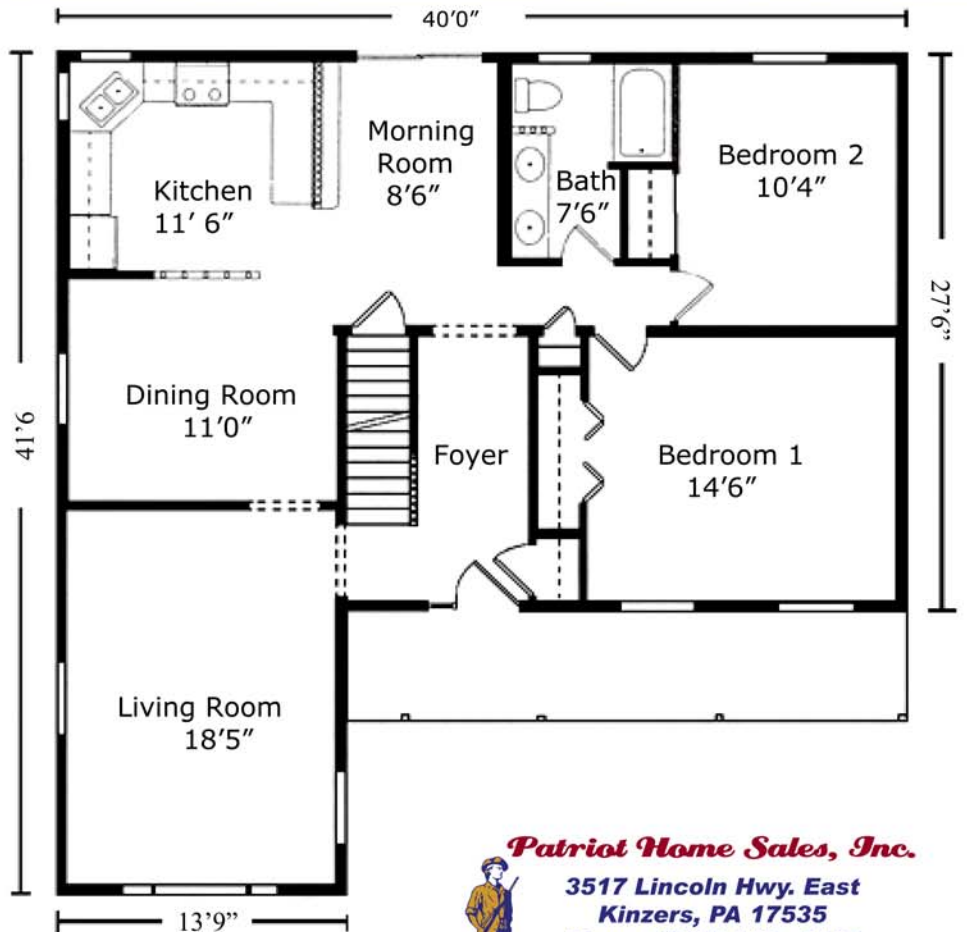

MUNCY HOMES

The Darlington

PLAN 368 27'6" / 41'6" X 40'

DARLINGTON FEATURE

- White 6-Panel Doors and Trim
- Porch Roof with Posts
- Two Gable Dormers
- 12/12 Roof Pitch 16" O.C.
- 2X6 Exterior Walls
- 2"X10" Floor Joists with Solid Bridging